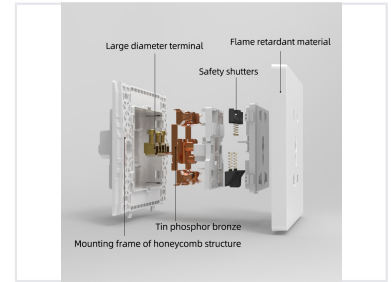

# Electrical Socket Outlet

This electrical socket outlet is suitable for both residential and commercial applications. Its robust design ensures durability and reliable performance.

## ADDITIONAL IMAGES

### Premium Electrical Socket Outlet

This high-quality electrical socket outlet is engineered for both residential and commercial reliability. Featuring a modern large board with a sleek curved design, it integrates seamlessly into professional spaces. Built with premium materials, this outlet prioritizes both aesthetic appeal and long-term durability for demanding electrical applications.