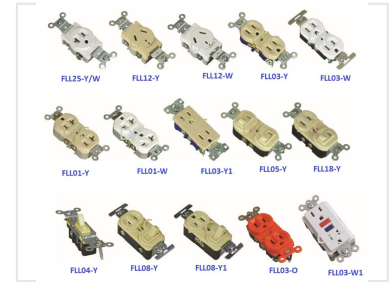

Electrical Power Outlet and Switch Assortment

This collection features electrical power outlets and switches suitable for residential and commercial use. The assortment includes various configurations like single and duplex receptacles, grounding outlets, and single-pole switches.

Product Overview

Professional Electrical Components

This comprehensive assortment of electrical power outlets and switches is engineered for both residential and commercial electrical systems. The collection features versatile configurations, including single-pole switches, grounding outlets, and both single and duplex receptacles. Built with durable materials, these components provide long-term reliability and are available in professional color options to suit various installation requirements.

Available Colors

Yellow, White, Orange

Technical Details

Model Identifiers

- FLL25-Y/W
- FLL12-Y
- FLL12-W
- FLL03-Y
- FLL03-W
- FLL01-Y
- FLL01-W
- FLL03-Y1
- FLL05-Y
- FLL18-Y
- FLL04-Y
- FLL08-Y
- FLL08-Y1
- FLL03-O
- FLL03-W1

Device Configurations

Single-pole switch • Grounding outlet • Single receptacle • Duplex receptacle