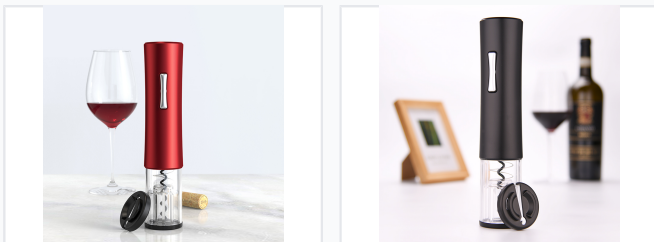

Electric Wine Bottle Opener with Foil Cutter

This electric wine opener removes corks from wine bottles with the push of a button. It features a transparent shell to monitor the cork removal process and includes a foil cutter.

ADDITIONAL IMAGES

Product Overview

Effortless Wine Opening

This battery-operated electric wine opener is designed for convenience and ease of use in any professional or home setting. Featuring a slim, ergonomic body with a comfortable grip, it simplifies the uncorking process with a single push of a button. The integrated blue LED light provides visual feedback during operation, while the durable ABS housing ensures long-lasting performance.

Technical Specifications

| | |
|------------------|---|
| Power Source | 4 x 1.5V AA Alkaline batteries (not included) |
| Housing Material | ABS Plastic |
| Key Features | Cordless Operation, Blue LED Indicator, Transparent Shell, Ergonomic Grip |

Included Accessories

Box Contents

- Electric Wine Opener
- Foil Cutter