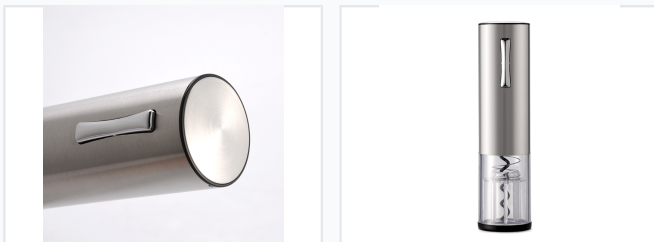

# Electric Wine Bottle Opener

This electric wine opener effortlessly removes corks from wine bottles. It features a rechargeable battery and a transparent housing to view the uncorking process.

## ADDITIONAL IMAGES

### Professional Electric Wine Opener

This rechargeable electric wine opener offers a seamless and modern solution for effortless bottle uncorking. Featuring a durable stainless steel exterior and a transparent housing, it combines visual appeal with reliable mechanical performance. Perfect for both home and professional hospitality settings, the cordless design ensures portability and ease of use for frequent wine service.

### Visual Features

- Transparent housing for cork visibility
- Blue LED charging indicator
- Brushed metal finish
- Up/Down push-button operation

Construction Materials	Stainless Steel, ABS Plastic
------------------------	------------------------------