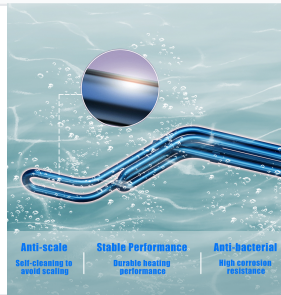

Durability & Hygiene

Self-cleaning and anti-scale technology ensures stable heating performance and high corrosion resistance.

Maintenance & Hygiene Features

- Anti-scale self-cleaning mechanism
- Anti-bacterial properties
- High corrosion resistance
- Durable heating element performance

Technical Specifications

Waterproof Degree	IPX4
Rated Frequency	50/60Hz

User Interface

Display Type	LED Time and Temperature Display
Remote Control	Yes