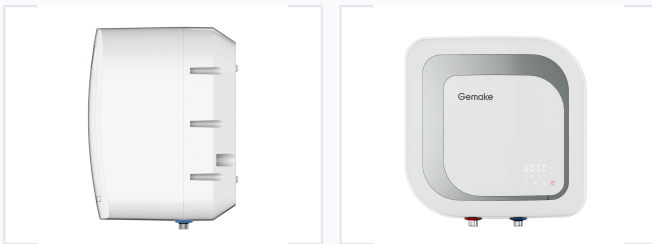

Electric Water Heater with Digital Display

This electric water heater is designed for bathroom use and features a digital display for easy temperature setting. Its compact design makes it suitable for small spaces while providing ample hot water.

ADDITIONAL IMAGES

Overview

Modern Efficient Water Heating

This electric water heater combines advanced energy-saving technology with a durable design, offering 20% less power consumption than 5-star BEE standards. Featuring a high-impact ABS body and a specialized enamel tank, it provides a reliable and long-lasting hot water solution for modern bathrooms. The unit is equipped with a digital display for precise temperature monitoring and offers flexible installation options for both under and above sink configurations.

The exclusive single weld line design uses thickened SPCC material to reduce leakage risk by over 67% compared to triple weld designs.

Blue Diamond Inner Tank

The inner tank is constructed from customized thickened SPCC material with a quadro-layer enamel coating. It features an exclusive single weld line design which reduces the weld length by 75% and the number of weld lines by two-thirds compared to traditional triple-weld tanks, resulting in a 67% reduction in leakage risk.