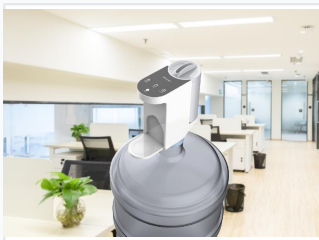

ADDITIONAL IMAGES

Overview

Clean Water On Demand

This electric water bottle pump is designed to provide clean and purified water directly from standard water bottles. Its compact and modern design integrates seamlessly into any kitchen or office environment, offering a versatile solution for accessing filtered water. With a multi-stage filtration system and rechargeable battery, it ensures high-quality drinking water with cordless convenience.

Technical Specifications

Filtration Technology	Multi-stage filtration system
Power Source	Rechargeable battery
Operation	Cordless

Features

Primary Benefits

- Removes impurities, chlorine, and odors
- User-friendly interface with intuitive controls
- Compact and modern design
- Suitable for home or office use

Key Features	Low-noise operation, Cordless, On-demand dispensing, Multi-stage filtration
Bottle Compatibility	Compatible with standard water bottle sizes