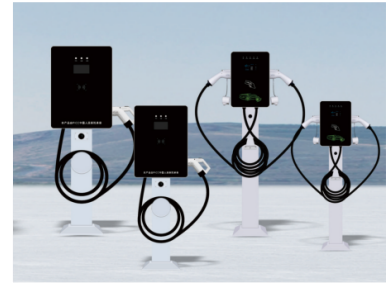

Electric Vehicle Charging Station

These electric vehicle charging stations are suitable for public or private use. They feature a robust design, a user-friendly interface, standard connectors, and safety features, and they are built to withstand various environmental conditions.

Overview

Professional Charging Solution

This electric vehicle charging station is engineered for both public and private deployment, offering a robust and durable design suitable for various environmental conditions. Featuring a user-friendly interface and standard charging connectors, it ensures efficient and reliable power delivery for electric vehicles. The system is designed with comprehensive safety features and complies with rigorous industry standards, providing a secure charging infrastructure for diverse operational needs.

Technical Specifications

Insurance Coverage

PICC Insured

Key Features

- Robust weather-resistant design
- User-friendly interface
- Standard charging connectors
- Scalable port configurations

Application

Public Use, Private Use

Compliance

Industry Standard Compliant