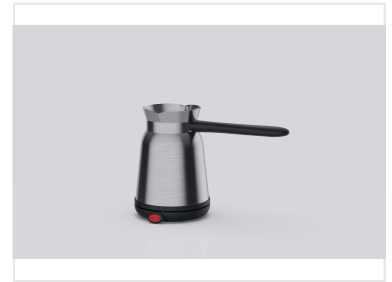

Electric Turkish Coffee Maker

This electric coffee maker is designed for brewing Turkish coffee and similar beverages. It features a stainless steel body with a black plastic handle and base, plus a red power button.

Product Overview

Professional Electric Turkish Coffee Maker

This high-quality electric coffee maker is designed for efficient and reliable brewing, perfect for both home and office environments. Crafted from durable 304 stainless steel, it ensures longevity and easy maintenance for daily use. With its advanced Strix controller and concealed heating element, this appliance offers precise temperature management and consistent performance for the perfect cup of Turkish coffee.

Technical Specifications

Capacity	0.5 L
Heating Element	Concealed
Controller	Strix

Materials & Construction

Body Material	304 Stainless Steel
Heating Plate Material	304 Stainless Steel

Features

Key Features	Stainless Steel 304, Strix Controller, Concealed Heating, Compact Design
--------------	--