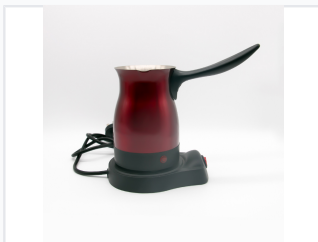

ADDITIONAL IMAGES

Product Overview

Professional Electric Turkish Coffee Maker

This premium coffee maker features a high-quality 304 stainless steel construction, ensuring food-grade safety and durability for long-term commercial or home use. The 0.8L capacity unit utilizes a rapid 800W heating element and a 360-degree rotary base to provide efficient, consistent brewing performance. Designed with safety in mind, it includes integrated temperature controls and automatic overheat protection for worry-free operation.

Technical Specifications

Power Rating	800 W
Voltage	220-240V
Capacity	0.8 L
Key Features	304 Stainless Steel, 360-Degree Base, Overheat Protection, Concealed Heating Element

Logistics and Packaging

Packaging Details

Item	Dimensions/Value
Giftbox Size	25 x 11 x 17 cm
Carton Size	52 x 55 x 36 cm
Quantity per Carton	12 PCS
20'FT Container	5280 PCS
40'HQ Container	12200 PCS