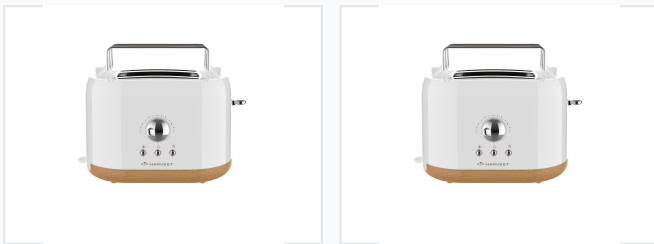

Electric Toaster with Browning Control

This electric toaster is designed with a metallic rack on top for warming items. It features adjustable browning settings, defrost, reheat, and bagel functions.

ADDITIONAL IMAGES

Product Overview

Stylish and Functional Design

This 2-slice electric toaster blends a retro aesthetic with modern kitchen functionality. Featuring a distinctive white body with wood-textured base accents, it provides a sophisticated look while offering versatile browning control. Designed for ease of use, it includes essential features like a removable crumb tray and a high-lift lever for safely retrieving smaller items.

Technical Specifications

Browning Control	7 levels
Slice Capacity	2

Features

Cooking Functions

- Defrost
- Reheat
- Cancel
- Bagel

Included Accessories	Bun warmer rack, Slide-out crumb tray
----------------------	---------------------------------------

Design

Design Aesthetic

Retro • White & Wood Grain Finish