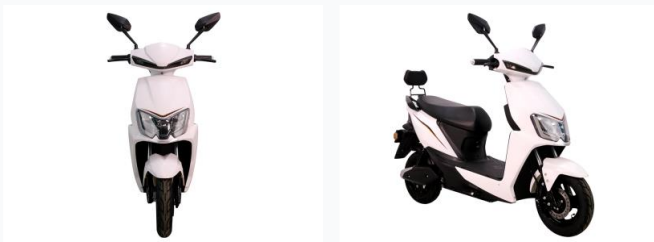

# Electric Step-Through Scooter with Digital Display

This electric scooter is designed for efficient urban commuting. It features a step-through frame for easy access and a digital LCD display.

## ADDITIONAL IMAGES

### Urban Commuting Solution

This modern electric scooter is engineered for efficient urban commuting and short-distance travel. Featuring a user-friendly step-through frame, it offers easy accessibility for riders of all levels. The design integrates essential safety and convenience features, including a digital display for real-time monitoring and a comfortable seat with a backrest.