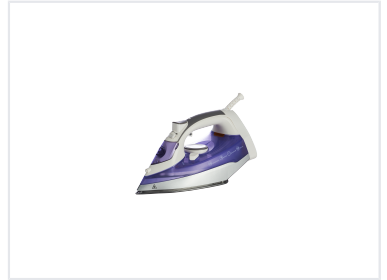

# Electric Steam Iron with Variable Settings

This electric steam iron is designed for efficient garment care. It features variable steam settings, a durable soleplate, and an anti-drip system.

### Professional Garment Care

This high-performance electric steam iron is engineered for efficient and effective garment care in professional or home environments. It features a durable soleplate designed for smooth gliding and even heat distribution across various fabric types. With versatile steam settings, including vertical steam and adjustable control, this iron offers the precision needed to tackle tough wrinkles while ensuring safety and longevity through advanced anti-calc and auto-off features.