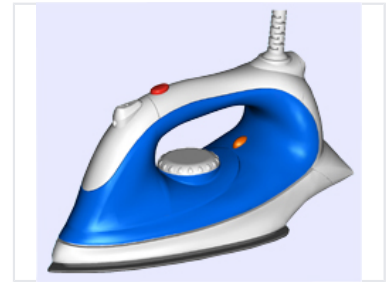

# Electric Steam Iron with Adjustable Temperature

This electric steam iron features a non-stick soleplate for smooth gliding. It offers adjustable temperature and steam output for effective wrinkle removal on various fabrics.

### Professional Steam Ironing Solution

This modern electric steam iron is designed for efficiency and ease of use in various fabric care environments. Featuring a non-stick soleplate, it ensures smooth gliding across all material types, while the adjustable temperature dial offers precise control for delicate to heavy-duty fabrics. With an integrated steam function and ergonomic design, this tool effectively removes wrinkles while maintaining user comfort during extended operation.

## Design & Ergonomics

Color	Blue and White
Handle Design	Ergonomic grip