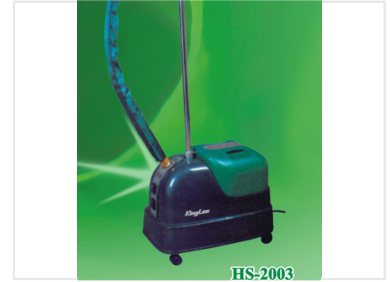

Electric Steam Iron for Garment Care

Electric steam iron designed for efficient and effective garment care. This appliance features a robust heating element for rapid steam generation and incorporates a durable, corrosion-resistant soleplate.

Overview

Professional Garment Care Solution

This electric steam iron is engineered for both home and commercial garment care, offering efficient wrinkle removal across various fabric types. It features a robust heating element for rapid steam generation and a durable, corrosion-resistant soleplate that ensures smooth gliding and even heat distribution. Designed with user comfort and safety in mind, the iron includes an ergonomic handle, a stable base, and automatic shut-off functionality.

Technical Specifications

Safety Features

Automatic Shut-off • Stable Base

Performance

Key Performance Metrics

1 Yes

Adjustable Temperature Settings