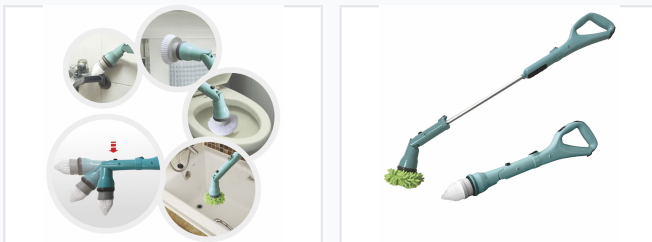

Electric Spin Power Scrubber with Interchangeable Brush Heads

This electric spin scrubber is designed for versatile cleaning in various household applications. It features interchangeable brush heads, an extendable handle, and a powerful motor for efficient cleaning of different surfaces.

ADDITIONAL IMAGES

Product Overview

Professional Cleaning Efficiency

This electric spin power scrubber is designed for versatile household and commercial cleaning, featuring a cordless, rechargeable design that eliminates the need for manual scrubbing. Equipped with an extendable wand reaching up to 104cm and a powerful high-torque motor, it effectively tackles soap scum, grime, and dirt in hard-to-reach areas. The unit includes three interchangeable brush heads, making it an ideal solution for maintaining bathrooms, kitchens, floors, and automotive surfaces.

Features

Included Brush Heads

Brush Type	Primary Application
Big Flat Brush	Large surfaces like floors, tiles, walls, glass
Round Brush	Concave areas like bathtubs or sinks
Corner Scrubber	Tight, hard-to-reach places like grout and corners

Key Features

Cordless Design, Water-Resistant, Extendable Handle, Hi/Low Speed Touch Switch, Rechargeable