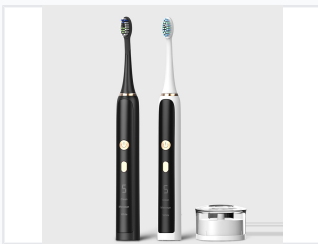

# Electric Sonic Toothbrush with Multiple Cleaning Modes

This electric sonic toothbrush utilizes sonic vibration technology for advanced oral hygiene. It features multiple cleaning modes, including clean, massage, and whitening, and includes a charging base with interchangeable brush heads.

## ADDITIONAL IMAGES

### Advanced Sonic Oral Care

This electric sonic toothbrush utilizes a twin-engine magnetic levitation motor to deliver a 6mm wide bristle swing for highly effective cleaning. With 15 customizable cleaning combinations—comprising 5 modes and 3 intensity levels—it caters to a wide range of oral hygiene needs. The device features a smart 2-minute timer with 30-second interval indicators, ensuring professional-grade brushing habits every time.