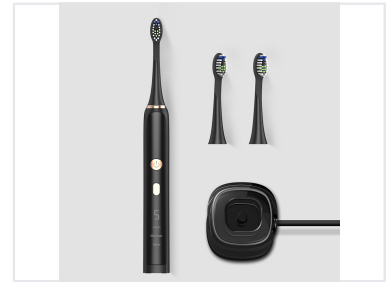

# Electric Sonic Toothbrush with Multiple Cleaning Modes

This electric sonic toothbrush utilizes sonic vibration technology for advanced oral hygiene. It features multiple cleaning modes, including clean, massage, and whitening, and includes a charging base with interchangeable brush heads.

### Advanced Sonic Oral Care

This electric sonic toothbrush utilizes a twin-engine magnetic levitation motor to deliver a 6mm wide bristle swing for highly effective cleaning. With 15 customizable cleaning combinations—comprising 5 modes and 3 intensity levels—it caters to a wide range of oral hygiene needs. The device features a smart 2-minute timer with 30-second interval indicators, ensuring professional-grade brushing habits every time.

### Available Modes

- Clean
- Massage
- White