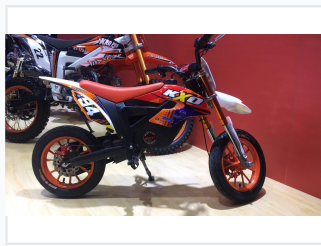

Electric Powered Two-Wheel Motorcycle

This electric motorcycle provides a green alternative for personal transportation. It features durable construction and a sporty aesthetic with vibrant color schemes.

ADDITIONAL IMAGES

Overview

Eco-Friendly Off-Road Performance

This electric two-wheeled motorcycle is designed for off-road enthusiasts looking for a sustainable riding experience. Built on a robust frame, this model combines green energy efficiency with reliable performance, making it an excellent choice for beginners. Its safe yet engaging design ensures a fun riding experience without compromising on environmental responsibility.

Technical Specifications

Rated Output

1000 W
Rated Power

36 V
Rated Voltage

Maximum Speed	25 KM/H
Brake System	Front Disc Brake, Rear Disc Brake
Wheel/Rim Size	2.5-10

Dimensions

Vehicle Size	132 x 62 x 80 cm
--------------	------------------