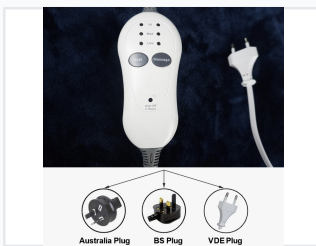

ADDITIONAL IMAGES

Product Overview

Therapeutic Heat and Massage Therapy

This Electric Massage Heat Wrap Pad is engineered to provide targeted relief for the neck, shoulders, and back. Designed with an ergonomic fit and soft, plush material, it effectively alleviates muscle tension, soreness, and stiffness while promoting circulation. The device features an intuitive controller, making it a versatile solution for home, office, or travel use.

Performance & Controls

Heat Settings

- Low
- Medium
- High

Safety Features

Automatic Shut-off, Overheat Protection, 2-Hour Auto-Off Timer

Electrical Specifications

Available Plug Types

Australia Plug • BS Plug • VDE Plug

Design & Usage

Target Treatment Areas

Neck, Shoulders, Back

Portability

Yes