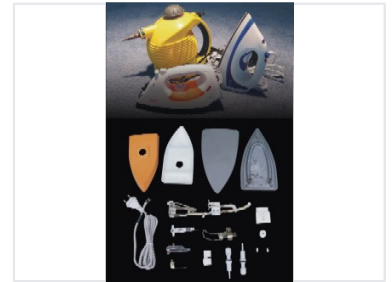

Electric Iron Replacement Parts Kit

This kit contains a variety of components for electric irons. It includes casings, soleplates, internal mechanisms, electrical cords, and small parts.

Product Overview

Comprehensive Repair and Assembly Kit

This electric iron replacement parts kit provides a versatile assortment of components essential for the maintenance, repair, or assembly of electric irons. The collection includes critical elements such as outer casings, durable soleplates, and internal electrical mechanisms. Designed for professional use, this kit ensures that technicians and manufacturers have the necessary parts to restore functionality or build high-quality household appliances.

Technical Components

Included Components

- Outer casings
- Soleplates
- Internal mechanisms
- Electrical cords
- Small repair hardware

Application

Appliance Repair, Appliance Assembly, Maintenance