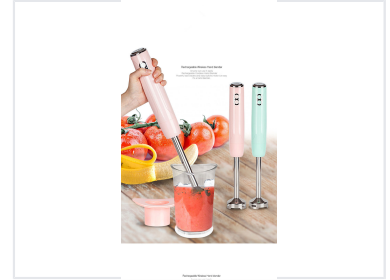

# Electric Immersion Hand Blender

This electric immersion hand blender features a powerful motor for efficient blending, pureeing, and chopping. Its detachable components are dishwasher-safe for convenient cleaning.

## ADDITIONAL IMAGES