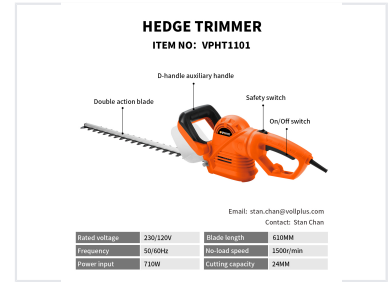

Electric Hedge Trimmer with Double-Action Blade

This electric hedge trimmer features a double-action blade, ensuring efficient and precise cutting. It is equipped with a D-handle auxiliary handle for enhanced control and a safety switch for secure operation.

Overview

Professional Electric Hedge Trimmer

This high-performance electric hedge trimmer is engineered for precision and efficiency in landscaping tasks. Featuring a robust 710W motor and a double-action blade system, it provides clean, fast cuts with a cutting capacity of up to 24mm. Designed with user safety and control in mind, the unit includes an ergonomic D-handle auxiliary grip and integrated safety switching mechanisms for reliable operation.

Performance Metrics

Rated Input Power

710 W

Power Input

1500 r/min

No-load Speed

Technical Specifications

Voltage & Frequency	230/120V 50/60Hz
Blade Length	610 mm
Cutting Capacity	24 mm