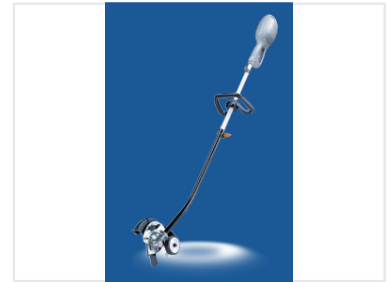

# Electric Grass Trimmer Edger

This electric grass trimmer and edger is a versatile tool designed for lawn maintenance. It features a rotating head for easy switching between trimming and edging functions.

### Versatile Lawn Maintenance

This electric grass trimmer and edger is a versatile tool engineered for precise lawn maintenance. It features a rotating head that allows for seamless switching between trimming and edging functions, making it a highly adaptable solution for landscaping tasks. Designed with user comfort in mind, the unit includes an adjustable handle and a lightweight frame to ensure excellent maneuverability during operation.

### Key Performance Features

- Powerful motor for efficient cutting
- Rotating head for trimming and edging
- Blade guard for enhanced safety
- Secure power switch mechanism

### Ergonomic Highlights

Lightweight construction, Adjustable handle, Dual-function design