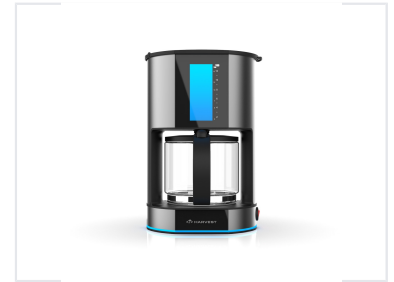

# Electric Drip Coffee Maker with Timer

This electric drip coffee maker features a programmable timer for automated brewing. It includes a glass carafe and a digital display for easy operation.

## ADDITIONAL IMAGES

### Professional Grade Drip Coffee Maker

This electric drip coffee maker is designed for high-capacity brewing, making it an ideal choice for office or home environments. Featuring a durable stainless steel housing and a programmable timer, it offers both reliability and convenience for daily use. With its clear water level indicators and non-drip valve system, this appliance ensures a mess-free and efficient brewing experience every time.