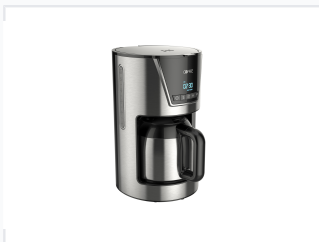

Electric Drip Coffee Maker with Thermal Carafe

This electric drip coffee maker is designed with a programmable timer and a keep-warm function. It features a digital display, water level indicator, and a thermal carafe to maintain coffee temperature.

ADDITIONAL IMAGES

Overview

Professional Brewing Performance

This electric drip coffee maker combines a sleek stainless steel aesthetic with advanced digital controls to deliver a premium brewing experience. Featuring a high-capacity 1.2L thermal carafe, it maintains coffee temperature and flavor long after brewing. The programmable timer and LCD display offer convenient operation for high-demand B2B environments or modern home kitchens.

Performance Metrics

Key Performance Metrics

800 W

Power Output

1.2 L

Water Capacity

12 Cups

Max Cup Capacity

Technical Specifications

Power Supply	220-240V 50/60 Hz
Brewing Capacity	10-12 Cups

Design & Features

Control Interface

Digital Timer • LCD Display • Programmable

Core Features

- Anti-drip device
- Water level gauge
- Keep-warm function
- S/S decoration