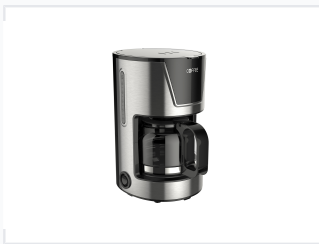

Electric Drip Coffee Maker with Carafe

This electric drip coffee maker is designed to brew coffee by gradually dripping hot water through coffee grounds. It features a water level indicator, a carafe for collecting brewed coffee, and a keep-warm function.

ADDITIONAL IMAGES

Overview

Efficient Brewing for Daily Use

This Electric Drip Coffee Maker combines a sleek modern design with practical functionality, featuring a brushed stainless steel exterior and black accents. It is engineered for ease of use with a simple micro-switch operation and a clear water level gauge for precise filling. With its integrated keep-warm plate and anti-drip device, it provides a reliable solution for brewing and maintaining fresh coffee throughout the day.

Key Performance Metrics

Performance Highlights

0.7 L

Capacity

550 W

Power Output

7 Cups

Max Cup Yield

Technical Specifications

Power Supply	220-240V 50/60 Hz
Cup Capacity	5-7 Cups

Design & Features

Core Features

- Non-stick coating keep warm plate
- Anti-drip device
- Water level gauge
- Stainless steel decoration
- ON/OFF micro-switch with indicator light