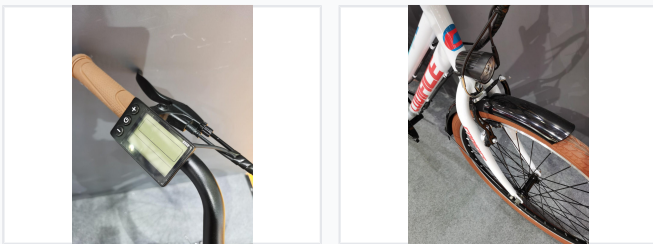

Electric Commuter Bicycle with LCD Display

This electric bicycle is equipped with a 36V/350W motor and a handlebar-mounted LCD. It is designed for urban commuting and recreational riding.

ADDITIONAL IMAGES

Overview

Urban Commuter E-Bike

The E-S26 is a versatile electric bicycle engineered for efficient urban commuting and comfortable recreational riding. It features a user-friendly step-through frame design for easy mounting, paired with a reliable pedal-assist motor to conquer hills and longer distances with ease. Equipped with integrated lighting, cargo storage, and a comprehensive LCD display, this bike offers a complete solution for daily transport needs.

Performance & Tech

Display Unit	S866 LCD
Key Features	Pedal Assist, Removable Battery, Integrated Lights, Mechanical Disc Brakes

Design & Build

Color Scheme

White Finish • Red Accents • Blue Accents

Frame Style	Step-through
-------------	--------------