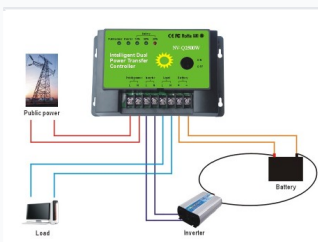

Electric Coffee Percolator

Electric coffee percolators are designed for brewing coffee using the percolation method. They offer a classic brewing experience with features like a top lid, spout, and handle for easy pouring.

ADDITIONAL IMAGES

Product Overview

Classic Brewing Experience

This electric coffee percolator offers a traditional brewing method for coffee enthusiasts who appreciate a classic taste. Featuring a vintage-inspired aesthetic, it combines a white plastic body with elegant floral accents to complement any kitchen decor. The unit is designed for ease of use, equipped with a convenient power indicator light and a sturdy, ribbed handle for safe and comfortable pouring.

Design & Build

Finish	White plastic body with floral design
Key Features	Power Indicator Light, Ribbed Handle, Spout, Top Lid
Base Color	Black