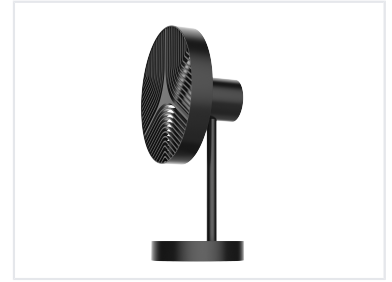

Electric Bladeless Fan

This electric fan features a bladeless design with curved vanes for directing airflow. It has a cylindrical head mounted on a slender vertical stand, attached to a circular base.

ADDITIONAL IMAGES

Product Overview

Modern Cooling Solution

This electric bladeless fan offers a sleek and minimalist design perfect for both home and office environments. Engineered for efficiency, it features multiple speed settings, a convenient timer, and a sleep mode to ensure comfort throughout the day and night. With its compact footprint and quiet operation, it provides reliable air circulation without occupying significant space.

Features

Control Features

Remote Control, Timer, Shake Head, Sleep Mode

Physical Specifications

Net Weight

2.5 kg

Number of Leaves

3