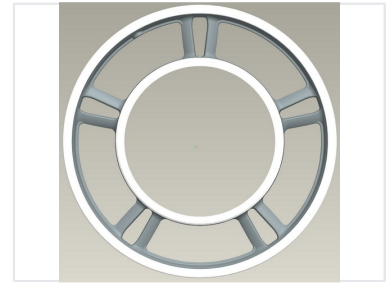

Electric Bike Wheel Rim

This is a high-quality rim designed for electric bikes. It features a robust construction with spokes for enhanced durability and performance.

Product Overview

High-Performance Electric Bike Rim

Engineered for durability and consistent performance, this electric bike wheel rim is built to withstand the demands of modern electric mobility. Its robust construction, featuring integrated spokes, ensures structural integrity and a smoother ride across various terrains. Designed with a distinct aesthetic featuring a white outer edge and gray metallic body, this component provides both reliability and a sleek look for your electric bike build.

Technical Specifications

Construction	Robust metallic structure with integrated spokes
Design Features	White outer edge, Gray metallic finish, Spoked design
Compatibility	Various electric bike models