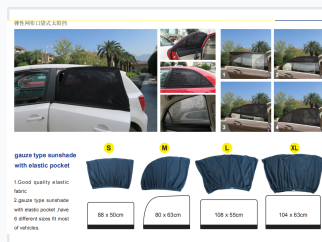

ADDITIONAL IMAGES

Product Overview

Premium Elastic Mesh Sunshade

This high-quality mesh car window sunshade features a convenient built-in pocket design for effortless installation and a secure fit. Constructed from breathable, low-elastic gauze fabric, it significantly reduces vehicle cabin temperatures while effectively blocking direct sunlight. Designed for versatility, the shade easily stretches over window frames to provide comprehensive coverage without sacrificing driver visibility.

Technical Specifications

Available Dimensions

Size	Dimensions (cm)
S	88 x 50
M	80 x 63
L	108 x 55
XL	104 x 63

Vehicle Compatibility

Universal Fit • Most Passenger Vehicles

Material Composition

Low-elastic black mesh gauze

Key Features

Elastic pocket design, Gauze type mesh, UV glare reduction, Heat reduction, Easy installation, Foldable