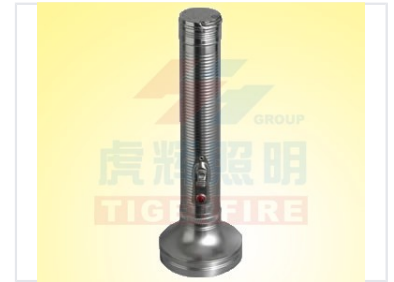

# Durable Metal Casing Flashlight

This flashlight is designed for various lighting needs. It is constructed with a robust metal casing, offering enhanced protection against impacts and harsh conditions.

### Rugged Professional Lighting

This durable flashlight is engineered for reliable performance in demanding environments. Featuring a robust metal casing, it provides exceptional resistance to impacts and wear. Its ergonomic design includes a ribbed body for a secure grip and a wide base, allowing for stable vertical placement when hands-free operation is required.

## Technical Specifications

Casing Material	Metal
Body Design	Ribbed for enhanced grip
Base Design	Wide base for stable standing

## Product Features

Recommended Use	Professional, Personal
Lighting Performance	Focused beam for clear visibility in low-light environments