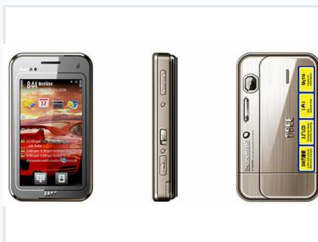

## Dual SIM Feature Phone

This is a dual SIM feature phone which supports GSM networks. It has a 3.0 inch QVGA display and a 2.0 mega pixel camera.

### ADDITIONAL IMAGES