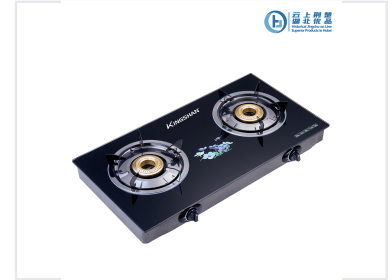

Dual Burner Glass Top Gas Stove

This high-efficiency gas stove features dual burners and a durable glass top for lasting quality. Designed for reliable performance and ease of use, it offers both style and functionality for any modern kitchen.

Product Overview

High-Efficiency Dual Burner Gas Stove

This high-efficiency gas stove features a sleek, durable glass top designed for modern kitchen environments. Engineered for reliable performance, it includes dual burners that provide precise flame control for versatile cooking needs. Combining style with practical functionality, this unit is an ideal solution for professional or residential culinary setups.

Design & Construction

Surface Material	Tempered Glass
Number of Burners	2
Key Features	Glass Top, Dual Burner, Precise Flame Control

Performance

Performance Highlights

2 units

Burner Count