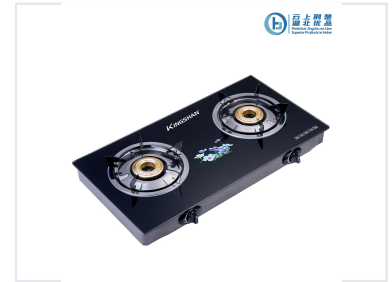

Double Burner Gas Cooktop

This gas cooktop features two burners for versatile cooking. It has a black glass top, stainless steel burners, and individual control knobs.

Product Overview

Professional Double Burner Cooktop

This double burner gas cooktop is engineered for efficient and reliable performance in professional cooking environments. Featuring a durable black glass top and high-quality stainless steel burners, it combines aesthetic appeal with robust functionality. Designed for precision, each burner is equipped with individual control knobs, making it an ideal choice for consistent culinary results.

Design & Build

Surface Material	Black Glass
Burner Material	Stainless Steel
Design Features	Floral Pattern, Glass Top, Individual Control Knobs

Performance

Number of Burners	2
Control Mechanism	Individual Manual Knobs