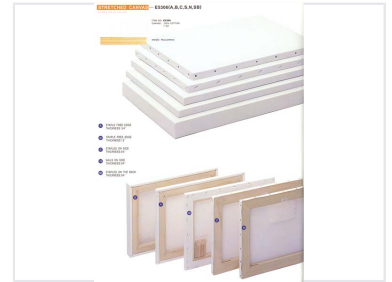

Dishwasher and Disinfecting Machine

This is a combined dishwasher and disinfecting apparatus. It efficiently cleans and sterilizes dishes.

Product Overview

Professional Stretched Canvas for Artists

This high-quality stretched canvas is designed for professional artistic applications, offering versatile mounting options to suit various framing preferences. Crafted from 100% cotton with a 7 oz weight, it provides a durable and reliable surface for diverse painting techniques. The frame is constructed from premium Paulownia wood, ensuring structural integrity and longevity for your finished artwork.

Material & Construction

Canvas Material	100% Cotton
Canvas Weight	7 oz
Frame Material	Paulownia Wood

Configuration Options

Available Thicknesses

- 3/4 inch
- 1 1/2 inch

Mounting Styles	Staple-free edge, Staples on side, Nails on side, Staples on back
-----------------	---