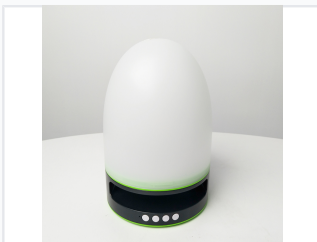

Dimmable LED Lamp with Bluetooth Speaker

This multifunctional device combines a dimmable lamp and a Bluetooth speaker. It features wireless music playback, adjustable brightness levels, and integrated control buttons.

ADDITIONAL IMAGES

Product Overview

Multifunctional Ambiance Solution

This versatile device seamlessly integrates high-quality audio with customizable lighting to create the perfect atmosphere. Designed for both bedside utility and mood-setting, it features wireless Bluetooth connectivity for audio streaming and adjustable brightness levels for the lamp. Its sleek, modern design ensures it fits effortlessly into various professional and personal environments.

Technical Specifications

Control Interface

- Power Control
- Audio Playback Controls
- Lighting Mode Adjustments

Connectivity

Bluetooth

Lighting Features

Dimmable, Adjustable Brightness, Soft Diffused Light

Audio Features

Wireless Streaming, Clear Sound, Balanced Audio

Usage & Application

Ideal Environments

Bedside • Relaxation Spaces • Mood-setting Areas