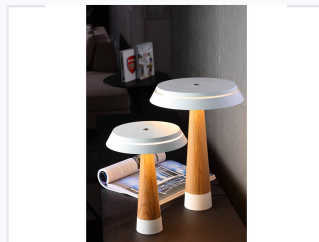

Dimmable Bedside Table Lamp with Wood Base

This modern table lamp is designed for residential use in bedrooms and living rooms. It features a dimmable light source and a sleek design with a wooden base.

ADDITIONAL IMAGES

Product Overview

Elegant white finish design, perfect for creating a cozy atmosphere.

Modern Ambient Lighting

This modern table lamp combines a minimalist aesthetic with functional design, making it an ideal choice for residential spaces. Featuring a conical wooden base and a sleek, dimmable LED light source, it offers adjustable brightness to create a cozy, ambient atmosphere. Its versatile design fits perfectly on bedside tables, desks, or side tables, enhancing any contemporary interior.

Design & Materials

Sleek design combining wood and metal for a warm, inviting ambiance.

Black finish variant featuring a flat, disc-like shade for downward lighting.

Available Finishes

White • Black • Champagne

Design Style

Modern, Minimalist, Contemporary

Materials

Wood, Metal

Technical Specifications

Minimalist white design with a wooden base, suitable for various interior styles.

Light Source

Integrated LED