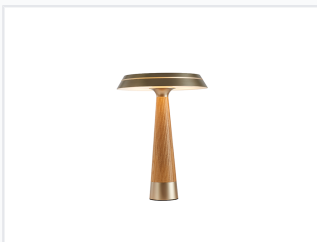

Dimmable Bedside Table Lamp with Wood Base

This modern table lamp is designed for residential use in bedrooms and living rooms. It features a dimmable light source and a sleek design with a wooden base.

ADDITIONAL IMAGES

Product Overview

Elegant white finish design, perfect for creating a cozy atmosphere.

Modern Ambient Lighting

This modern table lamp combines a minimalist aesthetic with functional design, making it an ideal choice for residential spaces. Featuring a conical wooden base and a sleek, dimmable LED light source, it offers adjustable brightness to create a cozy, ambient atmosphere. Its versatile design fits perfectly on bedside tables, desks, or side tables, enhancing any contemporary interior.

Design & Materials

Sleek design combining wood and metal for a warm, inviting ambiance.

Black finish variant featuring a flat, disc-like shade for downward lighting.

Available Finishes

White • Black • Champagne

Design Style

Modern, Minimalist, Contemporary

Materials

Wood, Metal

Technical Specifications

Minimalist white design with a wooden base, suitable for various interior styles.

Light Source

Integrated LED