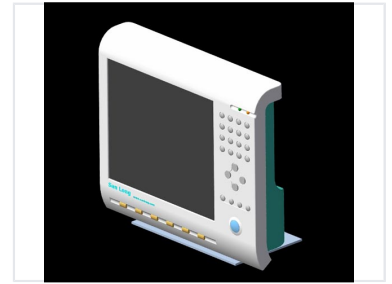

Digital Picture Display

This digital picture display features a screen and multiple control buttons. It is designed for displaying digital images and visual content with a modern aesthetic.

Product Overview

Modern Digital Display Solution

This Digital Picture Display offers a sleek and modern design, perfect for professional or personal environments. Featuring a high-quality screen and intuitive button controls, it provides a seamless way to showcase digital images and visual content. The included stable base ensures secure placement on any flat surface, making it an ideal choice for desktop or counter displays.

Design & Build

Design Style

Sleek • Modern • Professional

Display Type

Digital Photo Frame

Control & Interface

Control Method

- Integrated physical buttons
- Manual interface control

Installation

Mounting & Placement

Stable base for tabletop placement

Functionality

Primary Application

Digital Images, Visual Content, Photo Display