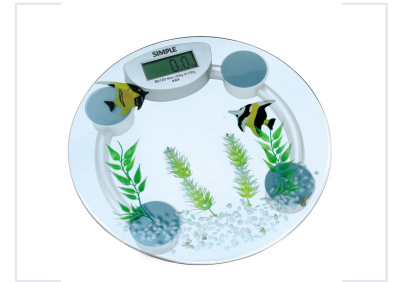

Digital Personal Scale with Aquarium Design

This digital scale features a circular glass platform with an aquarium design. It accurately measures weight with a maximum capacity of 150kg and a precision of 100g.

Product Overview

Aesthetic Personal Weighing Solution

This digital personal scale combines accurate body weight monitoring with a unique, relaxing aquarium-themed design. Featuring a durable circular glass platform, it integrates seamlessly into home environments while providing reliable daily metrics. Designed for user-friendly operation, it offers a simple digital interface with precise measurements for domestic use.

Performance Metrics

Maximum Capacity

150 kg

Max Capacity

Precision

100 g

Technical Specifications

Display Type

Digital readout

Platform Shape

Circular

Design

Design Theme

Aquarium, Decorative, Glass Platform

Usage

Application