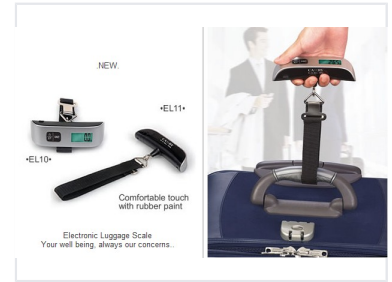

# Digital Luggage Scale with Rubber Grip

This digital luggage scale accurately measures luggage weight for travel. Available in EL10 and EL11 models, it features a digital display and comfortable rubber grip.

### Convenient Travel Weighing

This electronic luggage scale is designed to help travelers accurately measure their bags to avoid excess baggage fees and ensure compliance with airline weight restrictions. Featuring a comfortable grip with rubber paint for secure handling, it offers a user-friendly experience. The compact design ensures portability, making it an essential tool for frequent flyers.

### Key Features

- Digital display for easy reading
- Comfortable rubber paint grip
- Compact and portable design
- Accurate weight measurement