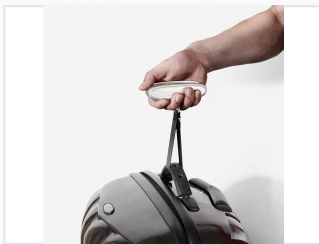

Digital Luggage Scale with LCD Display

This luggage scale prevents overweight-baggage charges, making it essential for travel. It features a high-definition LCD display with a blue backlight for accurate weighing.

ADDITIONAL IMAGES

Product Overview

Travel Without Stress

The digital luggage scale is a compact and portable device designed to help travelers avoid overweight baggage fees with ease and precision. It features a high-definition blue film screen with a white LED display for clear visibility in any lighting condition. With a durable, aviation-grade belt and a comfortable soft-touch silicone handle, this scale combines ease of use with reliable accuracy for all your travel needs.

Performance & Accuracy

High-definition blue film screen and white LED display for clear visibility

Maximum Capacity

50 kg
Capacity

Weight Lock Function

Yes

Display Type

High-definition blue film screen with white LED backlight

Design & Materials

Handle Material	Soft-touch silicone
Belt Construction	Aviation-grade, precisely weaved belt
Buckle Coating	Teflon-coated
Key Design Features	Compact, Lightweight, Portable, Ergonomic