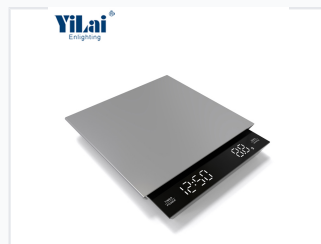

ADDITIONAL IMAGES

Overview

Professional Grade Precision Coffee Scale

This digital kitchen scale is engineered for precision, featuring a 0.1g sensitivity and a 3kg total capacity, making it ideal for specialty coffee brewing and meticulous baking. It combines simultaneous weighing and timing functions on a clear LED display to ensure consistent results every time. The durable stainless steel platform is complemented by modern USB-C recharging and a versatile tare function for professional workflow efficiency.

Performance Metrics

Performance Highlights

3 kg

Max Capacity

0.1 g

Accuracy

3

Measurement Units