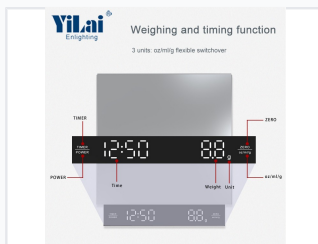

ADDITIONAL IMAGES

Overview

Professional Grade Precision Coffee Scale

This digital kitchen scale is engineered for precision, featuring a 0.1g sensitivity and a 3kg total capacity, making it ideal for specialty coffee brewing and meticulous baking. It combines simultaneous weighing and timing functions on a clear LED display to ensure consistent results every time. The durable stainless steel platform is complemented by modern USB-C recharging and a versatile tare function for professional workflow efficiency.

Performance Metrics

Performance Highlights

3 kg

Max Capacity

0.1 g

Accuracy

3

Measurement Units