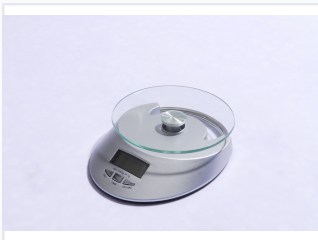

ADDITIONAL IMAGES

Product Overview

Precision Culinary Measurement

This digital kitchen scale combines a durable 4mm tempered glass platform with a high-precision weighing sensor for accurate culinary results. Featuring a sleek, compact design and an integrated LCD display, it includes convenient functions like unit conversion, auto-off, and a built-in clock. Ideal for professional kitchens and home use, it ensures consistent measurements for every recipe.

Technical Specifications

Maximum Capacity

5000 g
Capacity

Precision	1 g
Platform Material	4mm Tempered Glass
Power Source	1x CR2032 Lithium Battery
Key Features	Clock Function, Auto Zero, Auto Off, Low Battery Indicator, Overload Indicator, Unit Conversion