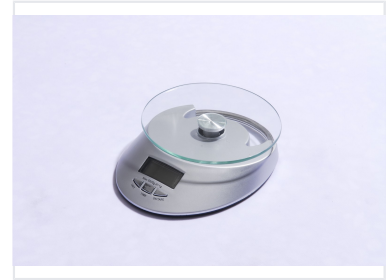

# Digital Kitchen Food Scale with Glass Platform

This digital kitchen scale features a clear glass platform for easy cleaning. It has a maximum capacity of 5000g with a precision of 1g and includes a tare function.

### Precision Culinary Measurement

This digital kitchen scale combines a durable 4mm tempered glass platform with a high-precision weighing sensor for accurate culinary results. Featuring a sleek, compact design and an integrated LCD display, it includes convenient functions like unit conversion, auto-off, and a built-in clock. Ideal for professional kitchens and home use, it ensures consistent measurements for every recipe.

### Maximum Capacity

**5000 g**  
Capacity

Precision	1 g
Platform Material	4mm Tempered Glass
Power Source	1x CR2032 Lithium Battery
Key Features	Clock Function, Auto Zero, Auto Off, Low Battery Indicator, Overload Indicator, Unit Conversion

### Product Dimensions

19 x 16 x 4 cm