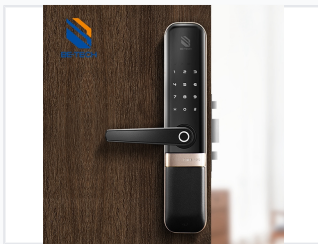

ADDITIONAL IMAGES

Overview

Advanced Security Access

This digital door lock provides a versatile and secure access control solution suitable for both residential and commercial environments. It integrates four distinct entry methods, including fingerprint verification, RFID card, PIN code, and mobile key access, ensuring convenience without compromising safety. Designed for reliability, the system features robust security alarms, emergency mechanical override, and intuitive visual indicators for status updates.

Access Methods

Supported Access Methods	Fingerprint, RFID Card, PIN Code, Bluetooth Key, Mechanical Key
Fingerprint Technology	One-touch verification for rapid, single-shot access

Security Features

Security Alarms	60-second alarm triggered after 5 failed entry attempts
PIN Code Privacy	Yes
Auto-Locking Function	Yes

Power & Maintenance

Power Source	4 x 1.5V AA Alkaline Batteries
Estimated Battery Life	8 months
Low Battery Alert	Continuous beep sound during access