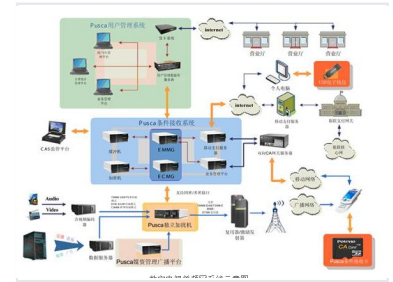

Digital Content Management Software

This software manages and distributes digital content across various platforms. It supports user management, conditional access, and mobile payments.

System Overview

Digital Content Management Solution

This comprehensive digital content management software provides a centralized architecture for secure media distribution and user administration. The system integrates advanced conditional access, multi-platform asset management, and seamless support for broadcast and mobile network infrastructures. Designed for scalability, it enables secure content encoding, data serving, and flexible payment gateway integration to facilitate efficient media workflows.

Core Modules

Supported Modules

- User Management System
- Conditional Access System (CAS)
- Media Asset Management (MAM) Platform
- Broadcast Infrastructure
- Mobile Payment Gateway
- Data Servers

Technical Infrastructure

Infrastructure Integration

Component	Function
EMMG/ECMG	Access Control Management
Multiplexer	Signal Transmission
Payment Gateway	Financial Transaction Processing
Broadcast Network	Distribution Channel

Technical Capabilities

Content Encoding, Data Scrambling, Signal Multiplexing, Bidirectional CA Server, Internet/Mobile Network Integration