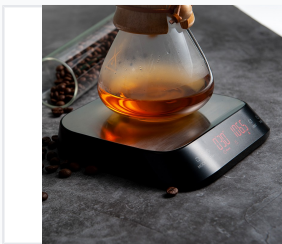

Digital Coffee Scale with Timer

This digital coffee scale is designed for precise weighing and timing in coffee preparation. It features a high-definition red LED display for clear readings and offers multiple modes, including automatic and manual.

ADDITIONAL IMAGES

Overview

The professional coffee scale features a high-definition LED display and a durable stainless steel platform, supporting both manual and automatic timing modes.

Professional Precision Coffee Scale

This high-precision digital coffee scale is designed for professional baristas and home enthusiasts who demand accuracy in every brew. Featuring a durable stainless steel platform and a high-definition red LED display, it integrates both weighing and timing functions into a single, sleek device. With multiple operating modes including automatic timing, it simplifies the coffee-making process while ensuring consistent results.

Display Type

High-definition Red LED with hidden frequency

Ergonomic Features

Tilting screen design for easy reading from multiple angles

Dimensions

Physical Specs

Item	Dimensions (mm)
Scale Size	164 x 155 x 29 mm
Color Box Size	180 x 170 x 45 mm