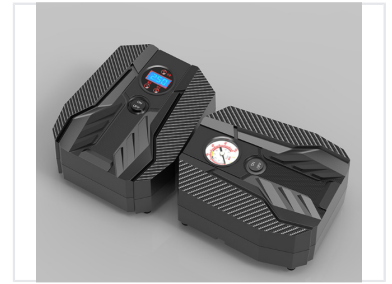

# Digital Car Tire Inflator with Automatic Shut-Off

This car air compressor inflator features a digital display for accurate pressure readings. The automatic shut-off function prevents over-inflation.

### High-Efficiency Digital Tire Inflator

This compact and reliable digital car tire inflator is engineered for precision and ease of use. Featuring a robust 19mm metal cylinder and a powerful 100W motor, it delivers an air flow of 20LPM to handle inflation tasks quickly. With programmable automatic shut-off and a clear digital gauge, users can achieve exact tire pressures without the risk of over-inflation.

### Construction

- 19mm Metal Cylinder
- Digital Gauge Display
- Integrated LED Light (Always On)
- Programmable Automatic Shut-Off