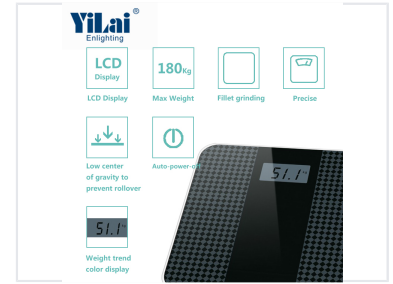

Digital Body Weight Scale with Color Indicator

This digital body weight scale measures body weight with high precision. It uses a three-color indicator system to provide feedback on weight changes relative to the last recorded weight.

ADDITIONAL IMAGES

Product Overview

Smart Weight Tracking with Visual Feedback

This digital body weight scale features an innovative three-color indicator system that provides immediate visual feedback on weight trends compared to your last recording. Designed for precision and safety, it includes high-precision strain gauge sensors and a low center of gravity to prevent rollover. The large LCD display and integrated BMI calculation make it an essential tool for health-conscious users seeking clear and actionable data.

Key Performance Metrics

Performance Highlights

180 kg Maximum Capacity	0.1 kg Division	319 mm Platform Width
-----------------------------------	---------------------------	---------------------------------

Visual Indicator System

The scale features a comprehensive visual system for tracking weight trends and BMI status.

Weight Trend Indicators

Color	Meaning	Threshold
Green	Stable Weight	+/- 0.5kg from last record
Blue	Weight Loss	More than 0.5kg less than last record
Red	Weight Gain	More than 0.5kg higher than last record