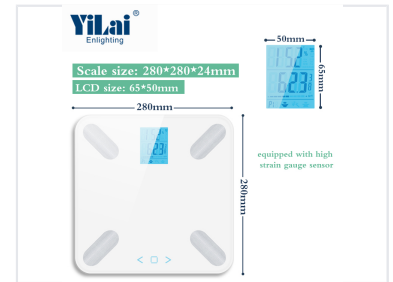

Digital Body Fat Scale with BMI and KCAL Function

This digital body fat scale measures weight, body fat percentage, BMI, KCAL, muscle mass, and more. It supports up to 10 users and features a magic illumination button.

ADDITIONAL IMAGES

Product Overview

Fitness tracking features including body composition analysis and multi-user support.

Comprehensive Health Monitoring

This advanced digital body fat scale provides a complete health analysis, measuring weight, BMI, body fat percentage, body water, muscle mass, bone mass, and KCAL. Designed for versatility and ease of use, it features a high-precision strain gauge sensor and BIA biometric technology to ensure accurate readings. With a slim 5mm tempered safety glass platform and a stylish hidden magic illumination button, it is both a practical and aesthetic addition to any health-conscious household.

Technical Specifications

Weight Capacity	180 kg
Graduation	0.1 kg
Platform Material	5mm tempered safety glass
Power Source	3 x AAA batteries
Scale Dimensions	280 x 280 x 25mm

Features

Measurement Functions